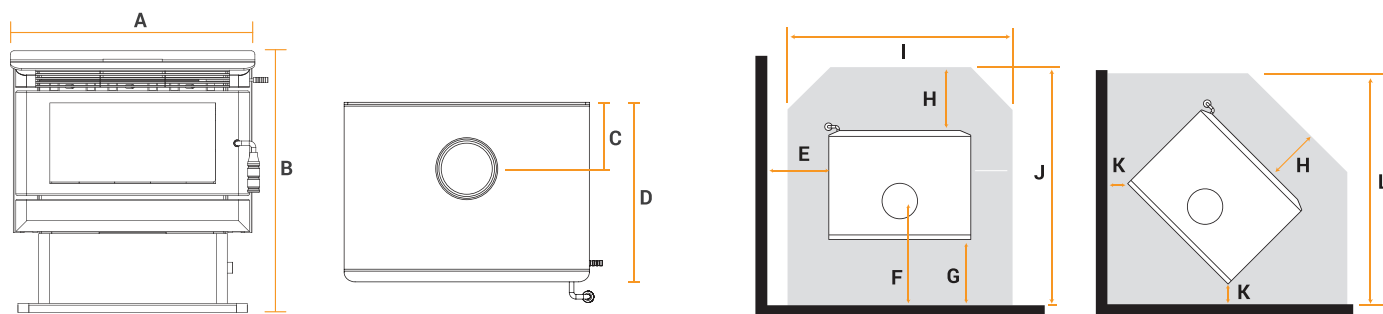

Kalora 425R - Beautifully crafted

Small in size, the **Kalora 425R** is the perfect investment for a studio apartment, holiday loft, man cave or bungalow.

IN THE DETAILS...

Heats up to 140m²

Cast iron door

Primary and secondary
air controls

Designer legs

Freestanding Wood Fire

Unit Size and Clearances (mm)

	A	B	C	D	E	F	G	H	I	J	K	L
Kalora 425R	500	735	135	510	700	485	350	300	745	1160	550	1400
Kalora 500C	672	720	180	492	250	330	150	450	900	1090	100	1250
Kalora 500C Woodstack	690	845	195	504	250	345	150	450	900	1100	100	1245
Kalora 600C	772	792	205	560	350	380	175*	450	1000	1185	170	1430
Kalora Fusion	680	860	120	600	400	290	170*	300	820	1080	200	1300

* When installed with an additional 900mm x 180° stainless steel flue shield between the active flue and decorative mesh casing

Kalora appliance comparison chart

	Model no.	Heating capacity	Emissions	Efficiency	Peak kW rating	Net Weight	Gross weight	Packaged W x D x H
Kalora 425R	KA425R	140m ²	1.5g/kg	63%	18kW	96.6kg	106kg	585 x 585 x 870
Kalora 500C	KA500C2	200m ²	1.1g/kg	67%	12.1kW	138kg	158kg	780 x 645 x 880
Kalora 500C Woodstack	KA500BX2	200m ²	1.1g/kg	67%	12.1kW	159kg	179kg	780 x 650 x 1000
Kalora 600C	KA600C2	300m ²	1.3g/kg	62%	14.4kW	178kg	200kg	888 x 708 x 960
Kalora Fusion	KAF50	200m ²	Exempt	Exempt	-	229kg	246kg	770 x 710 x 1070
Kalora 500i	KA500i	180m ²	0.4g/kg	61%	12.1kW	125kg	145kg	780 x 620 x 600
Kalora 600i	KA600i	280m ²	0.9g/kg	61%	14.1kW	158kg	181kg	880 x 660 x 630
Kalora Sorrento	KAGAS10	90m ²	-	79%	-	90kg	110kg	1342 x 572 x 990